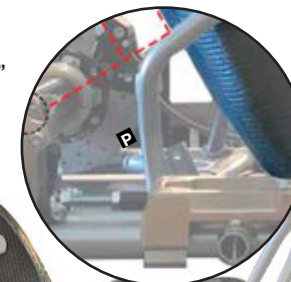

MINI

Category	Distance "P"
Mini	13 cm

Height: Bottom of the seat, level with the bottom of the chassis

JUNIOR | SENIOR | SHIFTER

Category	Distance "P"	MODEL K	MODEL FA
Junior	14-15 cm		✓
Senior	13 cm	✓	✓
Shifter	11.5-12 cm	✓	✓