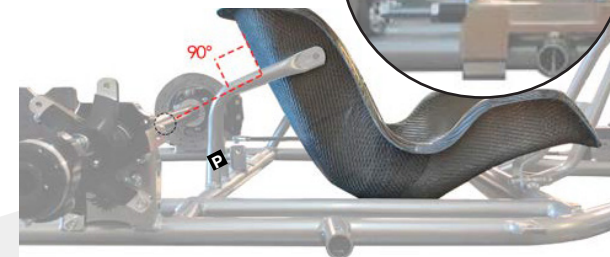

MINI

Category	Distance "P"
Mini	13 cm

Height: Bottom of the seat, level with the bottom of the chassis

JUNIOR | SENIOR | SHIFTER

Category	Distance "P"	MODEL K	MODEL FA
Junior	14-15 cm		✓
Senior	13 cm	✓	✓
Shifter	11.5-12 cm	✓	✓